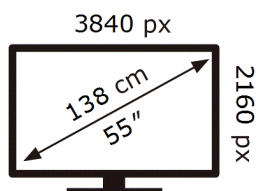

# ENERGY

SAMSUNG

QE55QN85DBT

**80** kWh/1000h

ABCDEF **G**

**183** kWh/1000h

2019/2013