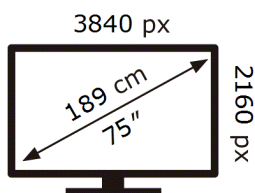

ENERG

SAMSUNG

UE75DU7100U

139 kWh/1000h

ABCDEF **G**

178 kWh/1000h

2019/2013