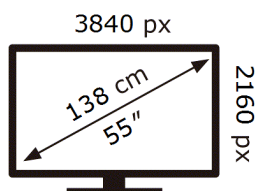

ENERGY

SAMSUNG

QE55Q70DAT

64 kWh/1000h

ABCDEF **G**

160 kWh/1000h

2019/2013