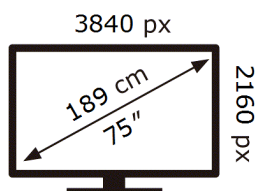

ENERGY

SAMSUNG

QE75Q70DAT

83 kWh/1000h

ABCDEF **G**

228 kWh/1000h

2019/2013