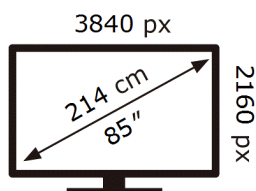

ENERG

SAMSUNG

QE85QN85DBT

143 kWh/1000h

ABCDEF **G**

357 kWh/1000h

2019/2013