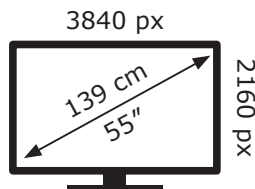

ENERG ⚡

TCL

55C755

83 kWh/1000h

ABCDEF**G**

200 kWh/1000h

2019/2013