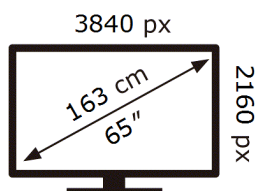

ENERG

SAMSUNG

QE65Q70DAT

85 kWh/1000h

ABCDEF **G**

220 kWh/1000h

2019/2013