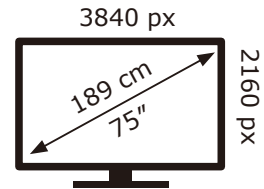

97 kWh/1000h

ABCDEF**G**
HDR
233 kWh/1000h