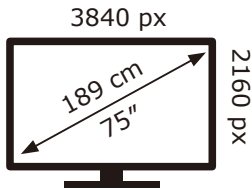

PHILIPS

75PUS8808/12

97 kWh/1000h

ABCDEF**G**  
**HDR**  
 233 kWh/1000h

2019/2013

PHILIPS

75PUS8808/12

97 kWh/1000h