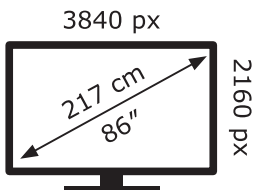

ENERG

LG Electronics

86QNED816RE

131 kWh/1000h

ABCDEF**G**

279 kWh/1000h

2019/2013