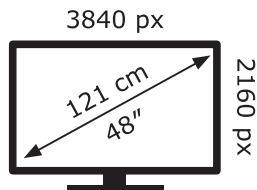

ENERG ⚡

LG Electronics

48LX1Q6LA

66 kWh/1000h

ABCDEF**G**

120 kWh/1000h

2019/2013