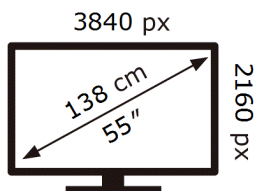

ENERG

SAMSUNG

QE55S90CAT

82 kWh/1000h

ABCDEF **G**

134 kWh/1000h

2019/2013